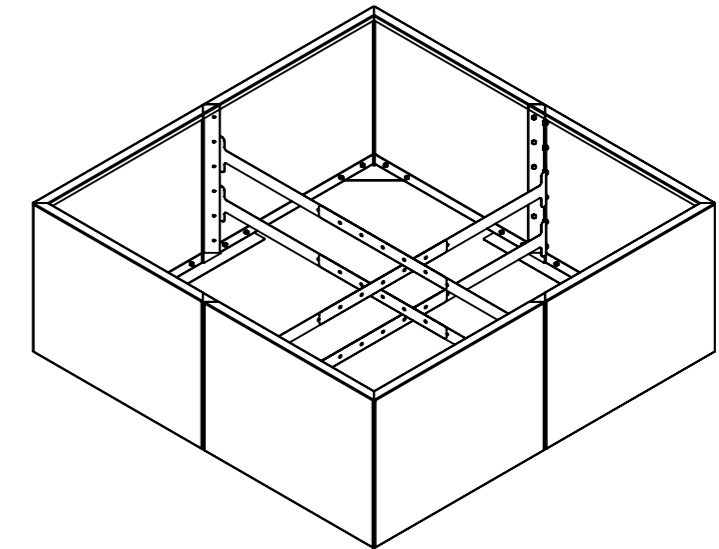

1-A

MIAMI XXL

1-B

Model:

MIAMI XXL

MySteel BV
Houtakker 1
5761 DD Bakel
The Nederlands
info@mysteel.nl

2

Models from height 600mm
2 connecting struts one above the other