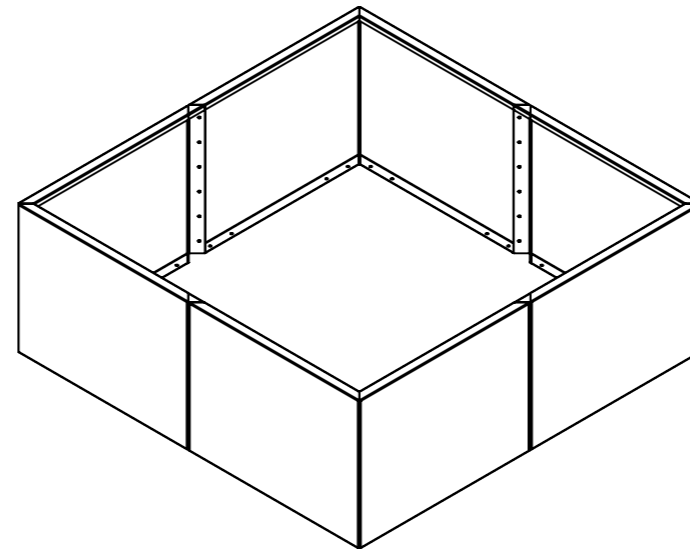

1-A

MIAMI XXL

1-B

Model:

MIAMI XXL

MySteel BV
Houtakker 1
5761 DD Bakel
The Nederlands
info@mysteel.nl

2

Models from height 600mm
2 connecting struts one above the other