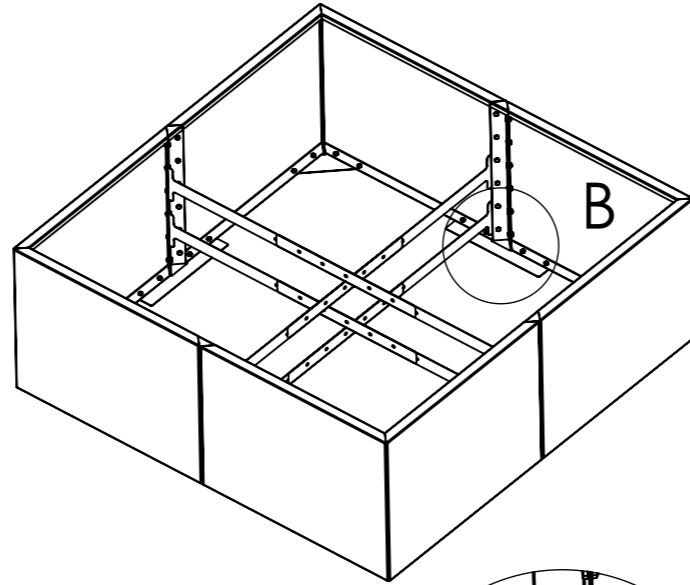

2

Models from height 600mm
2 connecting struts one above the other

3

Model:

MIAMI XXL

MySteel BV
Houtakker 1
5761 DD Bakel
The Nederlands
info@mysteel.nl