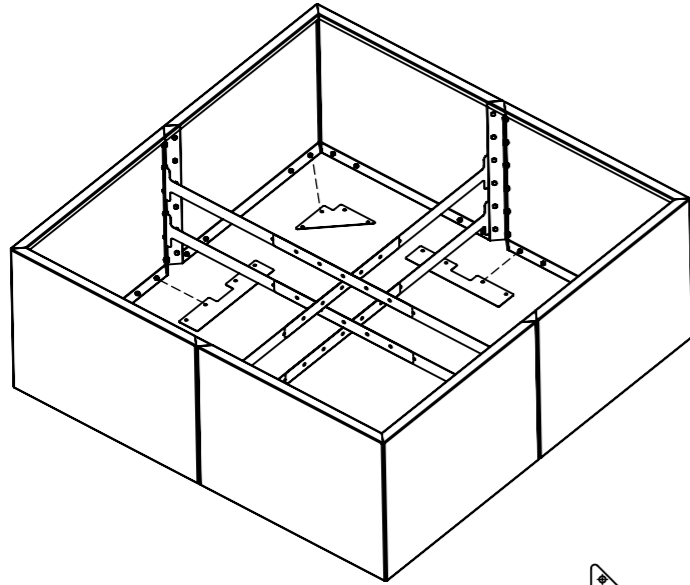

2

Models from height 600mm
2 connecting struts one above the other

3

Model:

MIAMI XXL

MySteel BV
Houtakker 1
5761 DD Bakel
The Nederlands
info@mysteel.nl