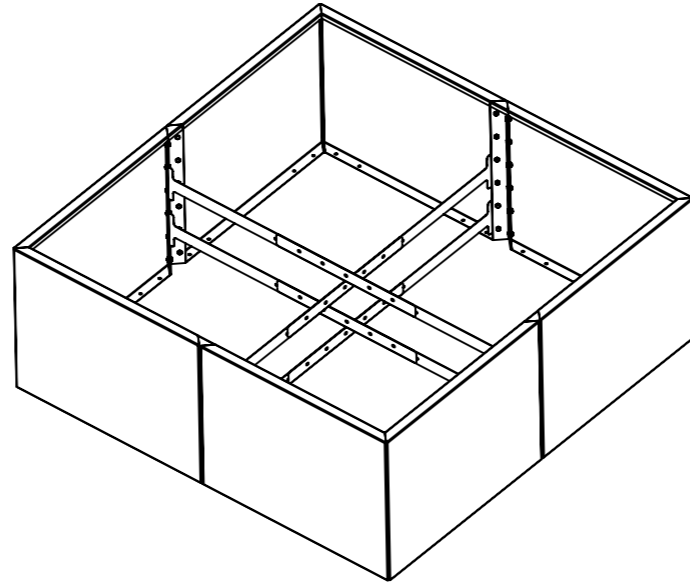

1-A

MIAMI XXL

1-B

Model:

MIAMI XXL

MySteel BV
Houtakker 1
5761 DD Bakel
The Nederlands
info@mysteel.nl

2

Models from height 600mm
2 connecting struts one above the other