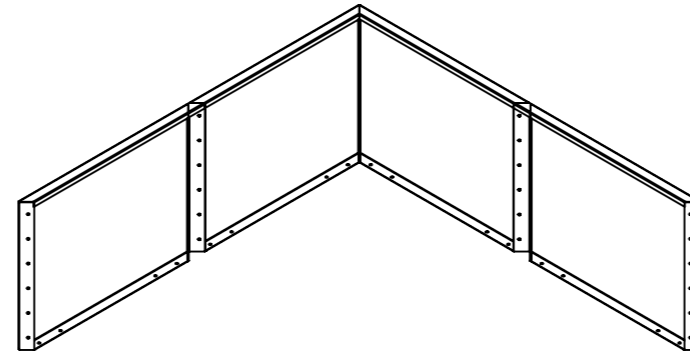

1-A

MIAMI XXL

1-B

Model:

MIAMI XXL

MySteel BV
Houtakker 1
5761 DD Bakel
The Nederlands
info@mysteel.nl

2

Models from height 600mm
2 connecting struts one above the other