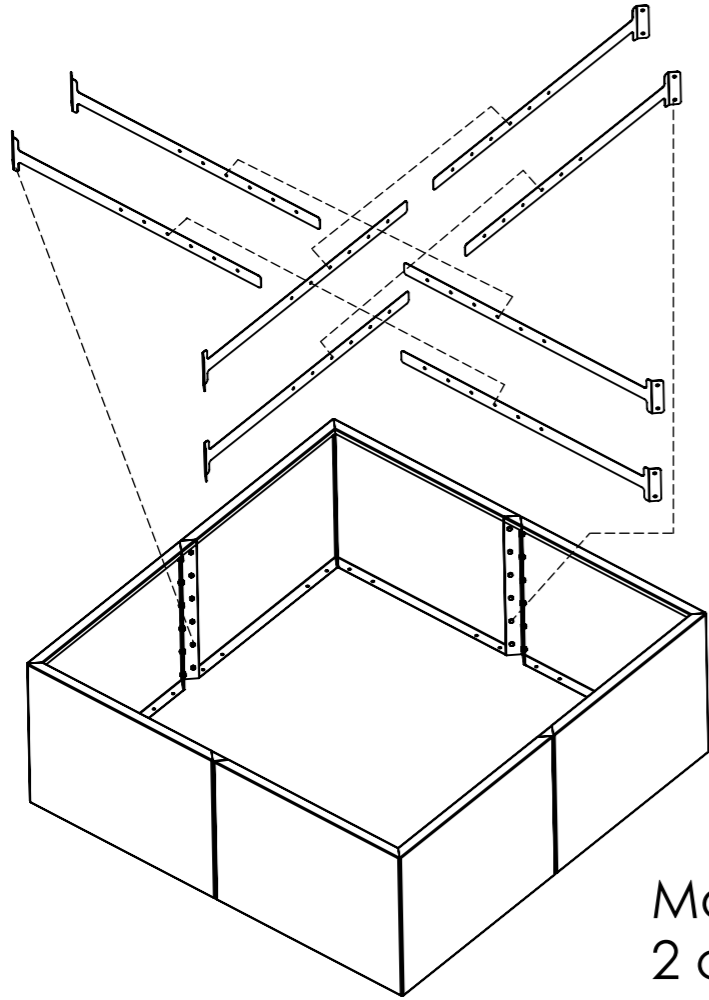

1-A

MIAMI XXL

1-B

Model:

MIAMI XXL

MySteel BV
Houtakker 1
5761 DD Bakel
The Nederlands
info@mysteel.nl

2

Models from height 600mm
2 connecting struts one above the other