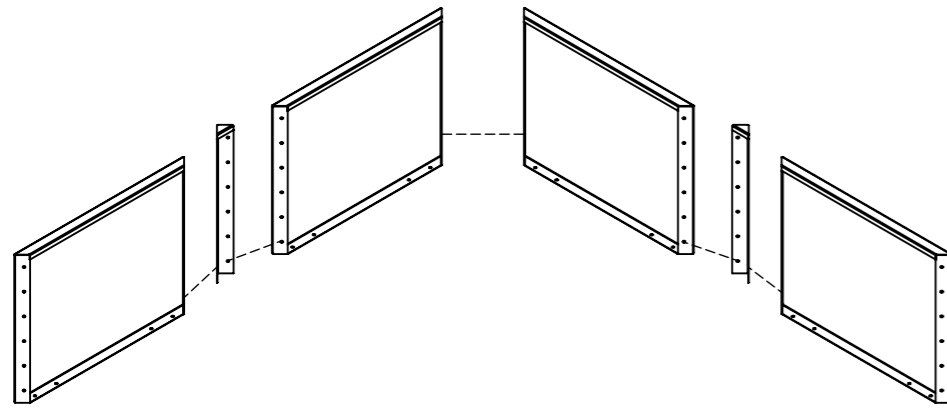

1-A

MIAMI XXL

1-B

Model:

MIAMI XXL

MySteel BV
Houtakker 1
5761 DD Bakel
The Nederlands
info@mysteel.nl

2

Models from height 600mm
2 connecting struts one above the other