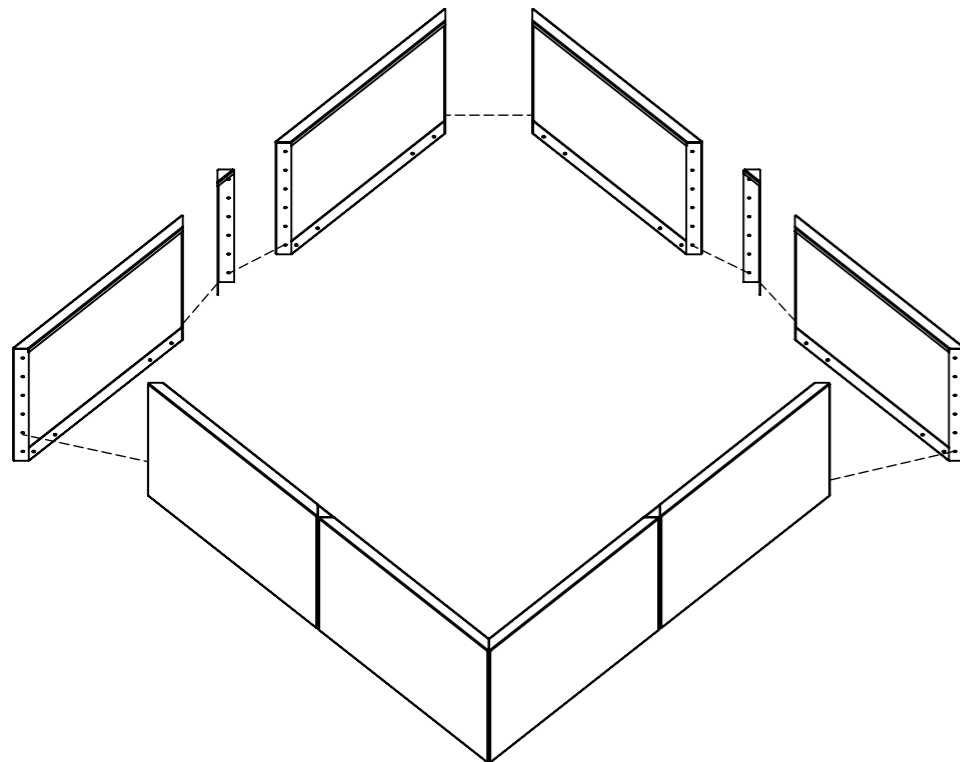

1-A

MIAMI XXL

1-B

Model:

MIAMI XXL

MySteel BV
Houtakker 1
5761 DD Bakel
The Nederlands
info@mysteel.nl

2

Models from height 600mm
2 connecting struts one above the other