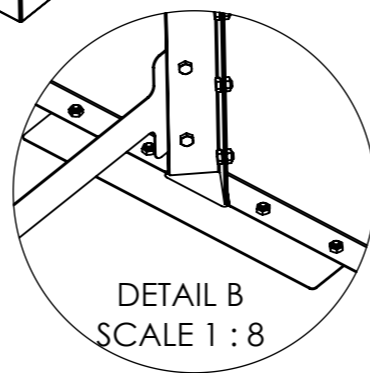

2

Models from height 600mm
2 connecting struts one above the other

3

Model:

MIAMI XXL

MySteel BV
Houtakker 1
5761 DD Bakel
The Nederlands
info@mysteel.nl